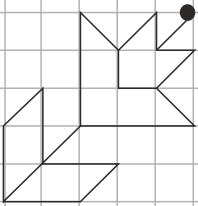

SZLACZKI - ROŚLINY

SZLACZKI - ROŚLINY

Grid area for paper airplane (szlaczki) templates. The templates are:

- 1. A flower-like shape with a stem and two leaves.
- 2. A vertical stem with two leaves on the left and one on the right.
- 3. A square with a diagonal line from the top-left to the bottom-right.
- 4. A diamond shape with a stem and two leaves.
- 5. A vertical stem with a square on the right side.
- 6. A vertical stem with a square on the left side.
- 7. A vertical stem with a square on the right side.

SZLACZKI - ROŚLINY