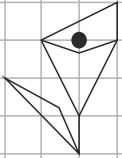

SZLACZKI - ROŚLINY

SZLACZKI - ROŚLINY

Grid area for paper airplane (szlaczki) templates. The templates are:

- 1. A flower-like shape with a stem and two leaves.
- 2. A vertical stem with two leaves on the left and one on the right.
- 3. A square with a diagonal line from the top-left to the bottom-right.
- 4. A diamond shape with a stem and two leaves.
- 5. A vertical stem with a square on the right side.
- 6. A vertical stem with a square on the left side.
- 7. A vertical stem with a square on the right side.