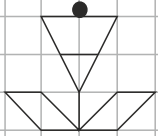

SZLACZKI - ROŚLINY

SZLACZKI - ROŚLINY

Grid area for paper airplane (szlaczki) templates. The templates are:

- 1. A flower-like shape with a stem and two leaves.
- 2. A vertical stem with two leaves on the left and one on the right.
- 3. A square with a diagonal line from the top-left to the bottom-right.
- 4. A diamond shape with a stem and two leaves.
- 5. A vertical stem with a square on the right side.
- 6. A vertical stem with a square on the left side.
- 7. A vertical stem with a square on the right side.